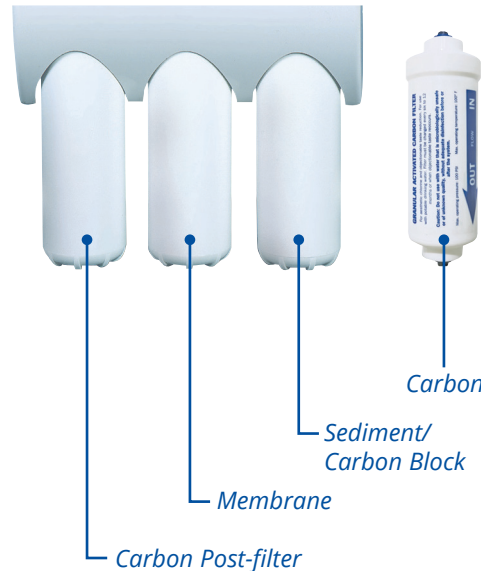

Convenient, Pristine Drinking Water

The Eclipse™ reverse osmosis drinking water system is our top of the line system that offers a convenient, affordable, and environmentally friendly choice vs. bottled water. Designed with the homeowner in mind, Eclipse features a simple cartridge filter change without the mess. The Eclipse R.O. filters water at the molecular level to reduce contaminants*, remove odors and improve the appearance and taste of your tap water. Enjoy the pure taste of bottled water, right at the tap.

NSF International Tested and Certified

*The Eclipse™ WRO-35 R.O. Drinking Water System is tested and certified by NSF International against NSF/ANSI Standard 58 for the reduction of: